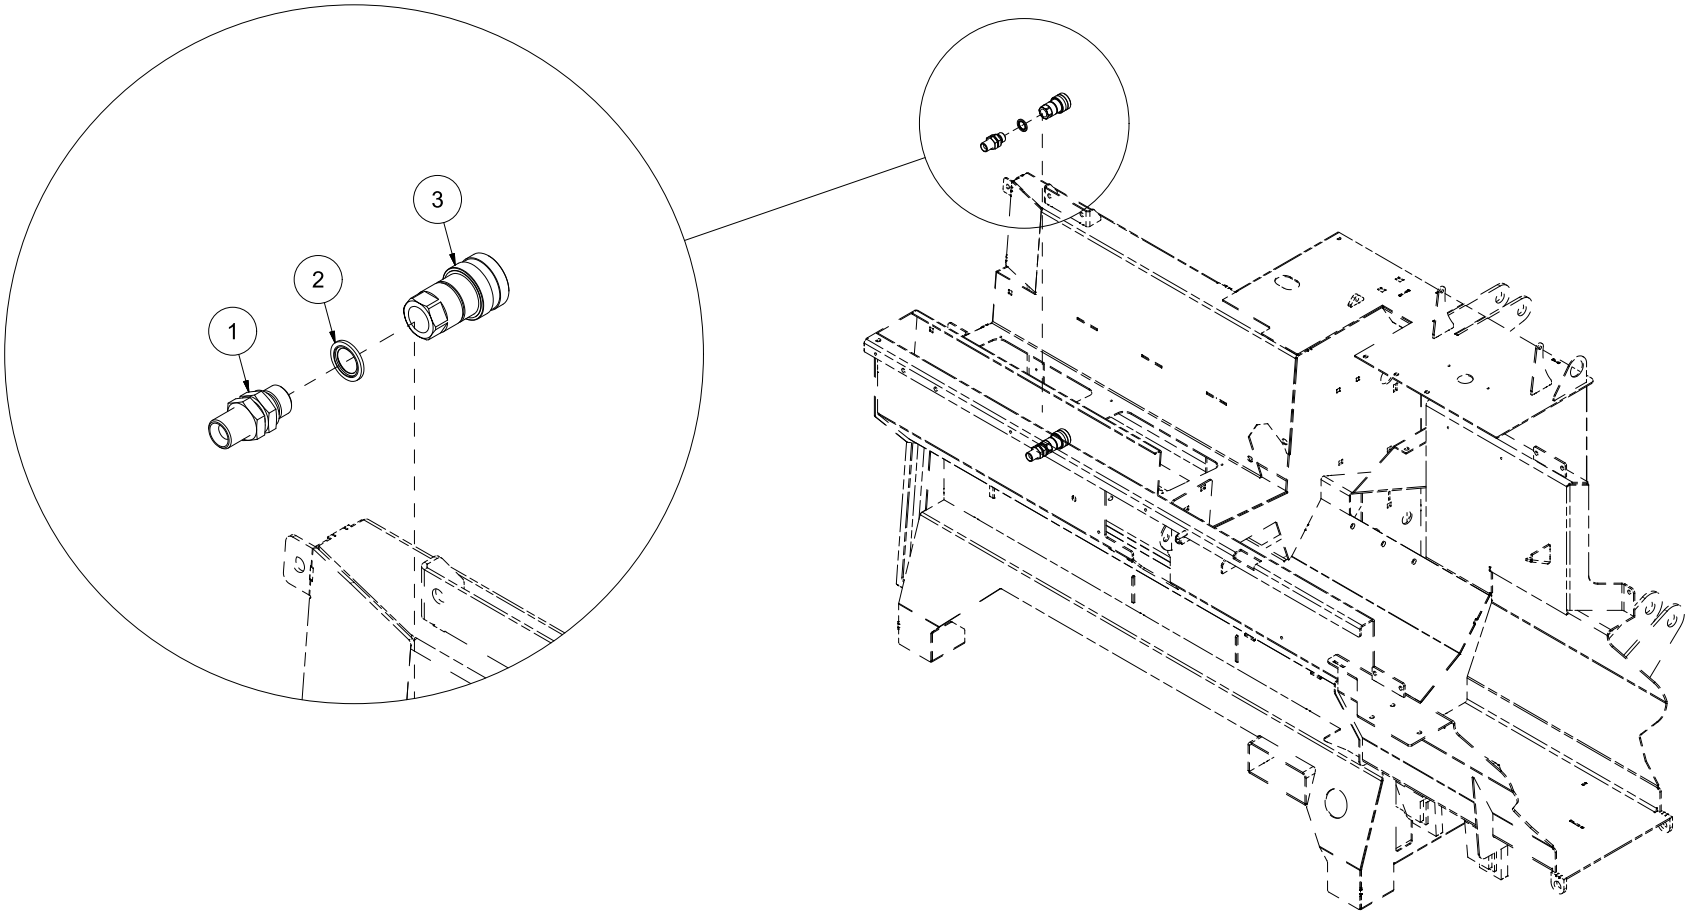

Pos	Qty	Article no	Designation
1	2	2957804	Bulkhead bushing 1/2" BSP
2	2	2957861	Hydraulic gasket 1/2"
3	2	2957858	Quick coupling 1/2" female