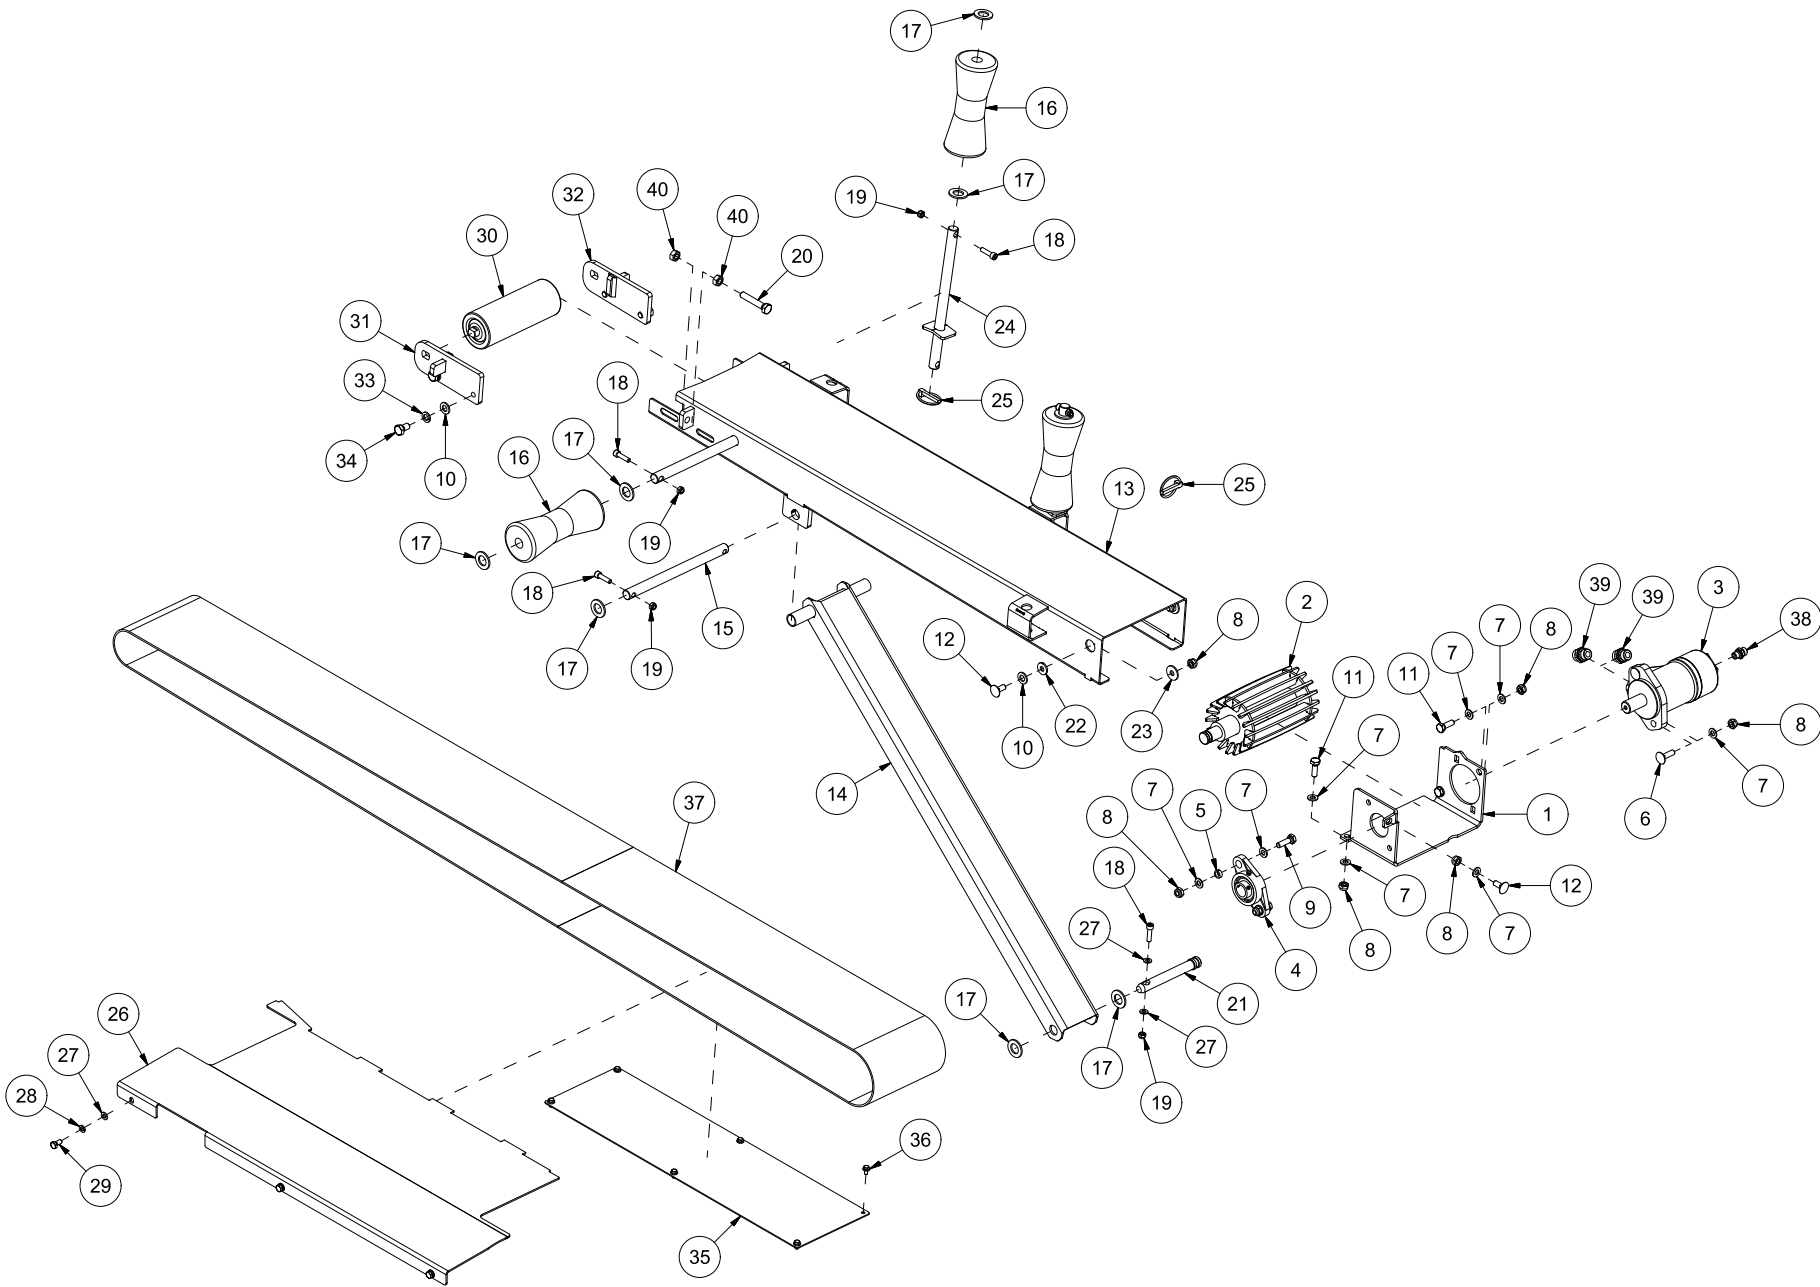

Pos	Qty	Article no	Designation
1	1	14131031	Bracket
2	1	14131045	Drive wheel
3	1	2955513	Hydraulic motor 315 ccm
4	1	2954169	Flange bearing UCFL 205 25mm
5	2	1411167	Bushing
6	2	2344332	Locking nut M10x35 ElZn 8.8 DIN 603
7	13	2531060	Washer M10 ElZn DIN 125
8	10	2483610	Locking nut M10 ElZn DIN 985
9	2	2422301	Hexagon screw M10x35 ElZn 8.8 DIN 933
10	6	2531069	Washer M12 ElZn DIN 125
11	3	2422299	Hexagon screw M10x30 ElZn 8.8 DIN 933
12	3	2344330	Locking screw M10x25 ElZn 8.8 DIN 603
13	1	14132048	Feed table
14	1	14132055	Duct
15	1	14131082	Shaft
16	3	2245031	Support roller Ø60/84xL200
17	10	2531086	Washer M20 ElZn DIN 125
18	6	2477248	Unbraco cylinder screw M8x30 ElZn DIN 912
19	6	2483609	Locking nut M8 ElZn DIN 985
20	2	2425360	Hexagon screw M12x65 ElZn 8.8 DIN 933
21	1	2526323	Top strut bolt cat.1 Ø19x121
22	2	1411531	Bearing washer
23	2	2533060	Body washer M10 ElZn DIN 9021
24	2	14120088	Roll holder
25	3	2556142	Locking pin Ø10x40
26	1	14132028	Machine table
27	5	2531047	Washer M8 ElZn DIN 125
28	3	2534047	Spring washer M8 ElZn DIN 127
29	3	2422240	Hexagon screw M8x16 ElZn 8.8 DIN 933
30	1	2954326	Roll with bearings Ø76x200
31	1	14132049	Left bracket
32	1	14132054	Right bracket
33	4	2534069	Spring washer M12 ElZn DIN 127
34	4	2422344	Hexagon screw M12x20 ElZn 8.8 DIN 933
35	1	14132087	Hatch

Pos	Qty	Article no	Designation
36	6	2451196	Hexagon screw with flange M6x10 ElZn 8.8 DIN 6921
37	1	2222118	Band grip top B190 L4322
38	1	2957754	Hexagon nipple GEK BSP 1/4" L10 ED
39	2	2957768	Hexagon nipple GEK BSP 1/2" L15 ED
40	4	2481611	Hexagon screw M12 ElZn DIN 934