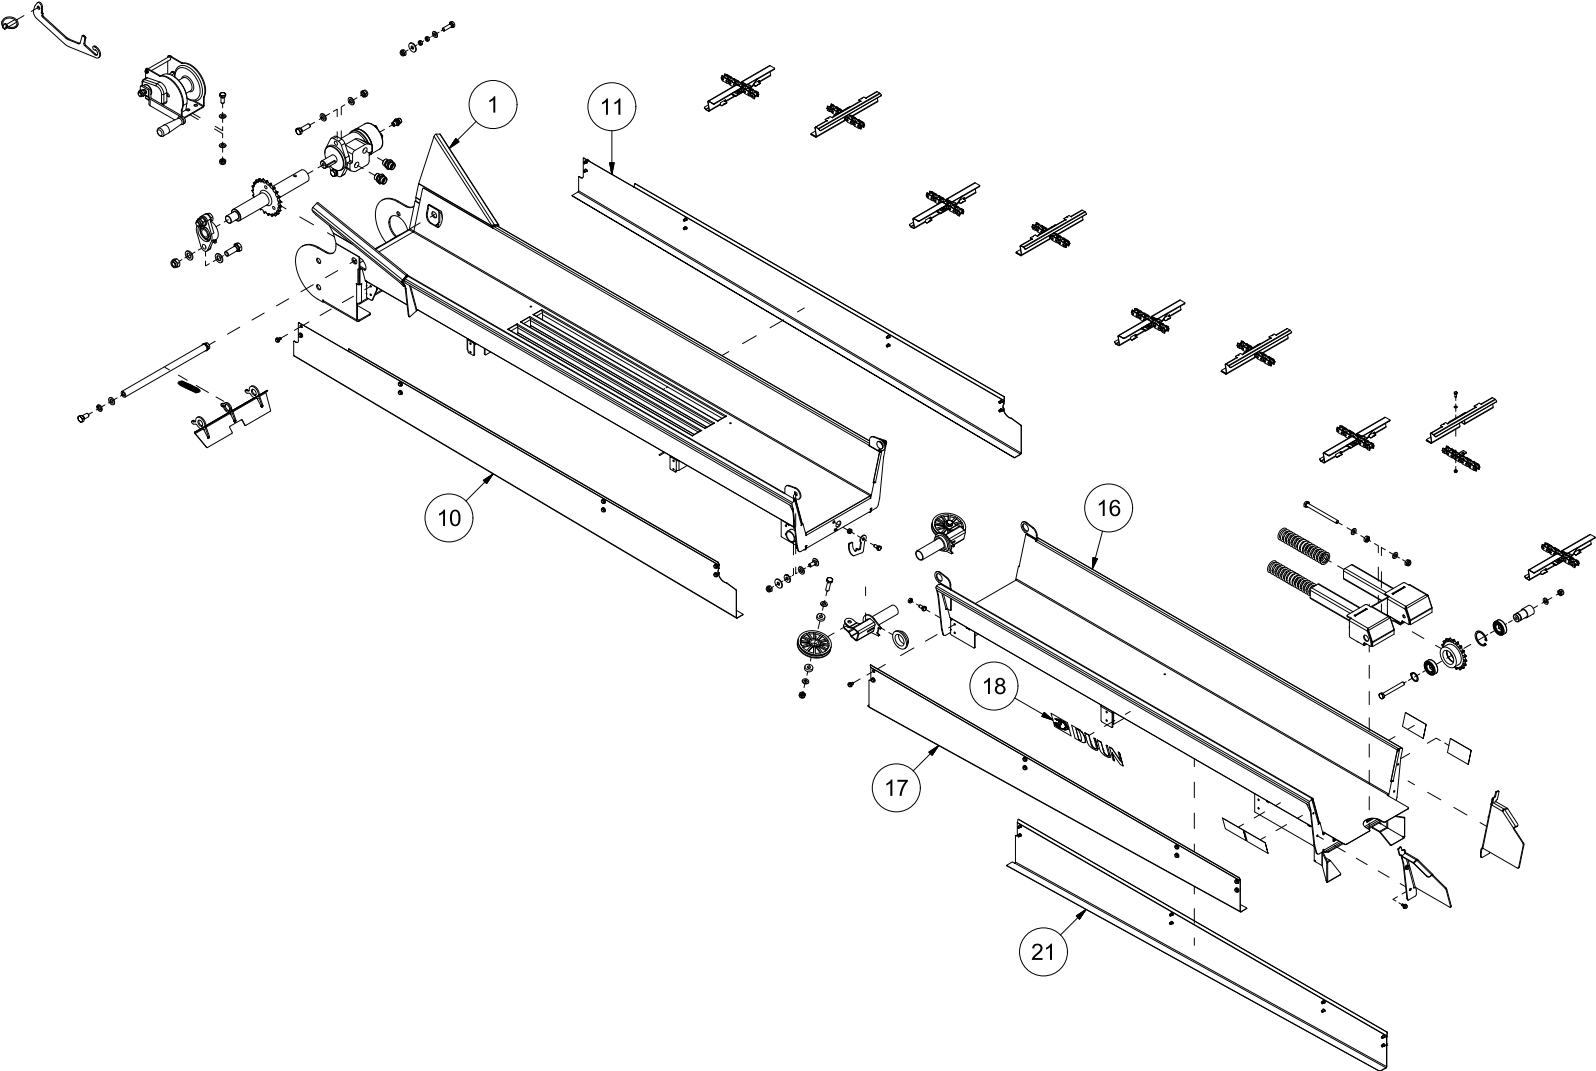

Pos	Qty	Article no	Designation
1	1	14132046	Transport conveyor lower
2	2	2344330	Locking screw M10x25 ElZn 8.8 DIN 603
3	3	2533060	Body washer M10 ElZn DIN 9021
4	10	2483610	Locking nut M10 ElZn DIN 985
5	2	1411531	Bearing washer
6	8	2531069	Washer M12 ElZn DIN 125
7	1	2954169	Flange bearing UCFL 205 25mm
8	1	2955513	Hydraulic motor 315 ccm
9	1	14132060	Chain wheel shaft
10	1	14132063	Side cover conveyor belt lower left
11	1	14132064	Side cover conveyor belt lower right
12	4	2531078	Washer M16 ElZn DIN 125
13	2	2422491	Hexagon screw M16x45 ElZn 8.8 DIN 933
14	2	2483611	Locking nut M12 ElZn DIN 985
15	2	2422352	Hexagon screw M12x40 ElZn 8.8 DIN 933
16	1	14132047	Transport conveyor upper
17	1	14132056	Side cover conveyor upper left
18	1	2935071	Sticker Duun H60
19	2	2935034	Sticker 90x48 Hanging ribbon
20	2	2935088	Sticker 90x48 Danger of hand pinching
21	1	14132057	Side cover conveyor upper right
22	2	2912085	Pressure spring Dt5,5 Di29 L200 St
23	1	14132051	Chain tensioner
24	1	2422319	Hexagon screw M10x130 ElZn 8.8 DIN 931
25	1	2481610	Hexagon nut M10 ElZn DIN 934
26	1	14132052	Chain wheel 5/8" Z19 Ø47,0
27	1	2553247	Seeger ring I 47x2,0 DIN 471
28	1	14120082	Shaft
29	1	2422315	Hexagon screw M10x90 ElZn 8.8 DIN 931
30	1	2553125	Seeger ring A 25x1,2 DIN 471
31	2	2951124	Ball bearing 6005 2RS 25x47x12 DIN 625
32	9	14132053	Carrier
33	18	2483607	Locking nut M5 ElZn DIN 985
34	18	2422162	Hexagon screw M5x12 ElZn 8.8 DIN 933
35	18	2531029	Washer M5 ElZn DIN 125

Pos	Qty	Article no	Designation
36	1	2963102	Chain
37	1	14132061	Pipe
38	1	14132062	Hatch of conveyor
39	2	2422346	Hexagon screw M12x25 ElZn 8.8 DIN 933
40	2	2534069	Spring washer M12 ElZn DIN 127
41	2	14132066	Pulley holder
42	2	2957768	Hexagon nipple GEK BSP 1/2" L15 ED
43	1	2966105	Winch 500 kg with brake and wire
44	3	2422297	Hexagon screw M10x25 ElZn 8.8 DIN 933
45	2	14120187	Washer
46	1	14132077	Locking plate
47	1	2556142	Locking pin Ø10x40
48	2	2481609	Hexagon nut M8 ElZn DIN 934
49	3	2422240	Hexagon screw M8x16 ElZn 8.8 DIN 933
50	1	14132120	Locking hook
51	1	2483609	Locking nut M8 ElZn DIN 985
52	2	2245011	Pulley, plastic
53	2	2422303	Hexagon screw M10x40 ElZn 8.8 DIN 931
54	4	1411284	Inlay in pulley
55	1	14120374	Tension spring L70
56	1	14132101	Right bracket
57	1	14132102	Left bracket
58	1	2957754	Hexagon nipple GEK BSP 1/4" L10 ED
59	1	2422301	Hexagon screw M10x35 ElZn 8.8 DIN 933
60	2	2483613	Locking nut M16 ElZn DIN 985
61	14	2531060	Washer M10 ElZn DIN 125
62	36	2465196	Hexagon screw Taptite with flange M6x10 ElZn 8.8
63	2	2245023	Plastic bearing Ø39/48x15