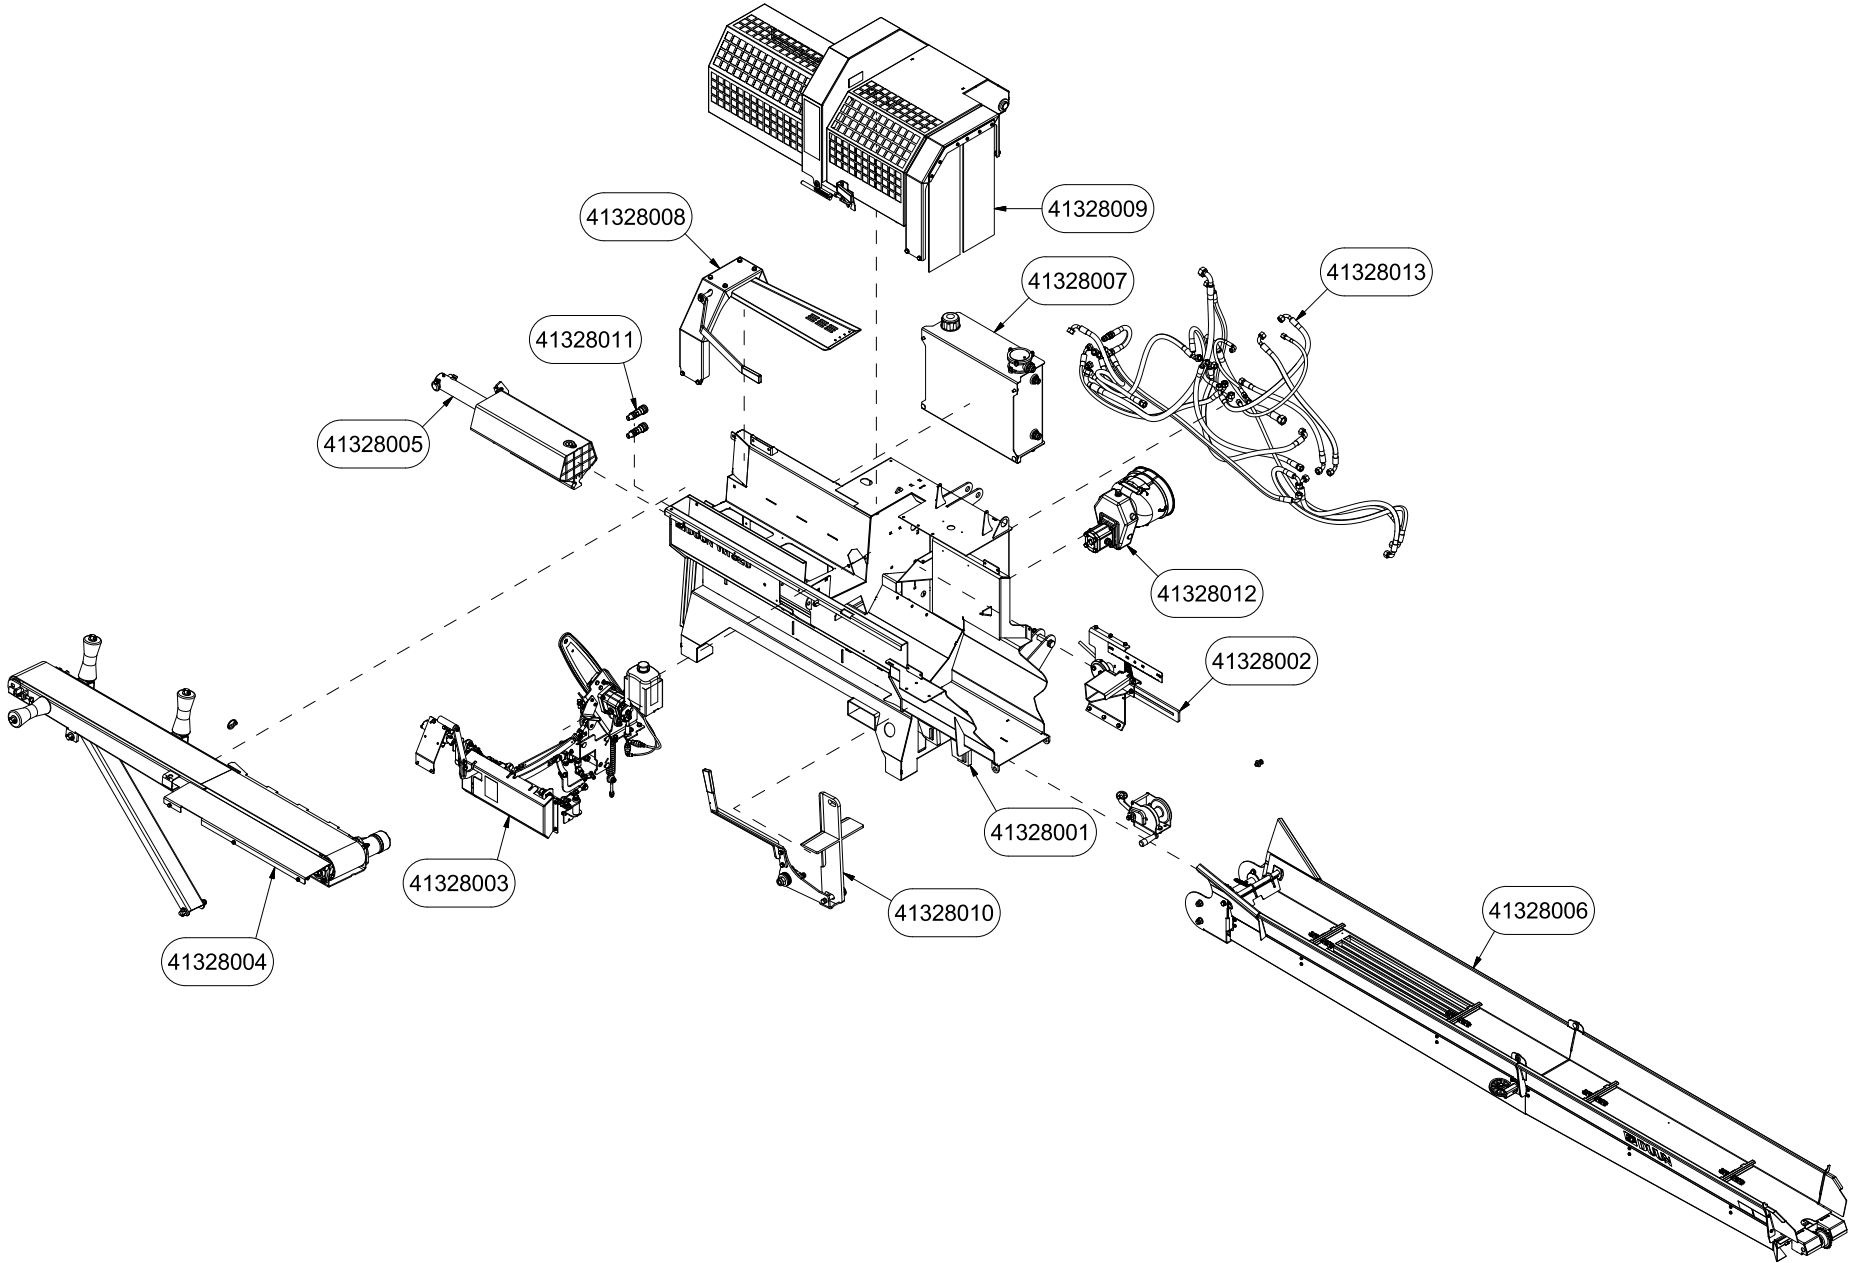

VM320 Spare parts catalogue

Serial number: from 150035 |

Content	2
41328001 Chassis.....	4
41328002 Log stop.....	6
41328003 Saw (page 1).....	8
41328003 Saw (page 2).....	10
41328003 Saw (page 3).....	12
41328004 Feed table	14
41328005 Splitting ram.....	16
41328006 Conveyor (page 1).....	18
41328006 Conveyor (page 2).....	20
41328006 Conveyor (page 3).....	22
41328007 Hydraulic tank	24
41328008 Log holder	26
41328009 Cover	28
41328010 Knife and splitting knife adjustment.....	30
41328011 Cane stand outlet.....	32
41328012 Gearbox and pump	34
41328013 Hydraulic hoses (page 1).....	36
41328013 Hydraulic hoses (page 2).....	38
41328013 Hydraulic hoses (page 3).....	40

Pos	Qty	Article no	Designation
1	1	14132001	Chassis VM320
2	2	2551730	Drawbar bolt cat. 2 Ø28x95
3	2	2556142	Locking pin Ø10x40
4	1	14132070	Cover
5	19	2451196	Hexagon screw with flange M6x10 ElZn 8.8 DIN 6921
6	1	14132071	Cover
7	2	14132085	Cover
9	1	14131121	Funnel
10	1	2935145	Sticker VM320
11	1	2957775	T-hexagon nipple EVTK 15L
12	3	2957768	Hexagon nipple GEK BSP 1/2" L15 ED
14	2	2955295	Non return valve 0,5 Bar
15	1	14132074	Manifold
16	2	2531047	Washer M8 ElZn DIN 125
17	2	2534047	Spring washer M8 ElZn DIN 127
18	2	2422244	Hexagon screw M8x20 ElZn 8.8 DIN 933
19	1	2935063	Sticker 68x40 CE
21	1	2935131	Sticker 132x72 400 approx.
22	1	14132128	Non return valve
23	1	2957861	Hydraulic packing 1/2"