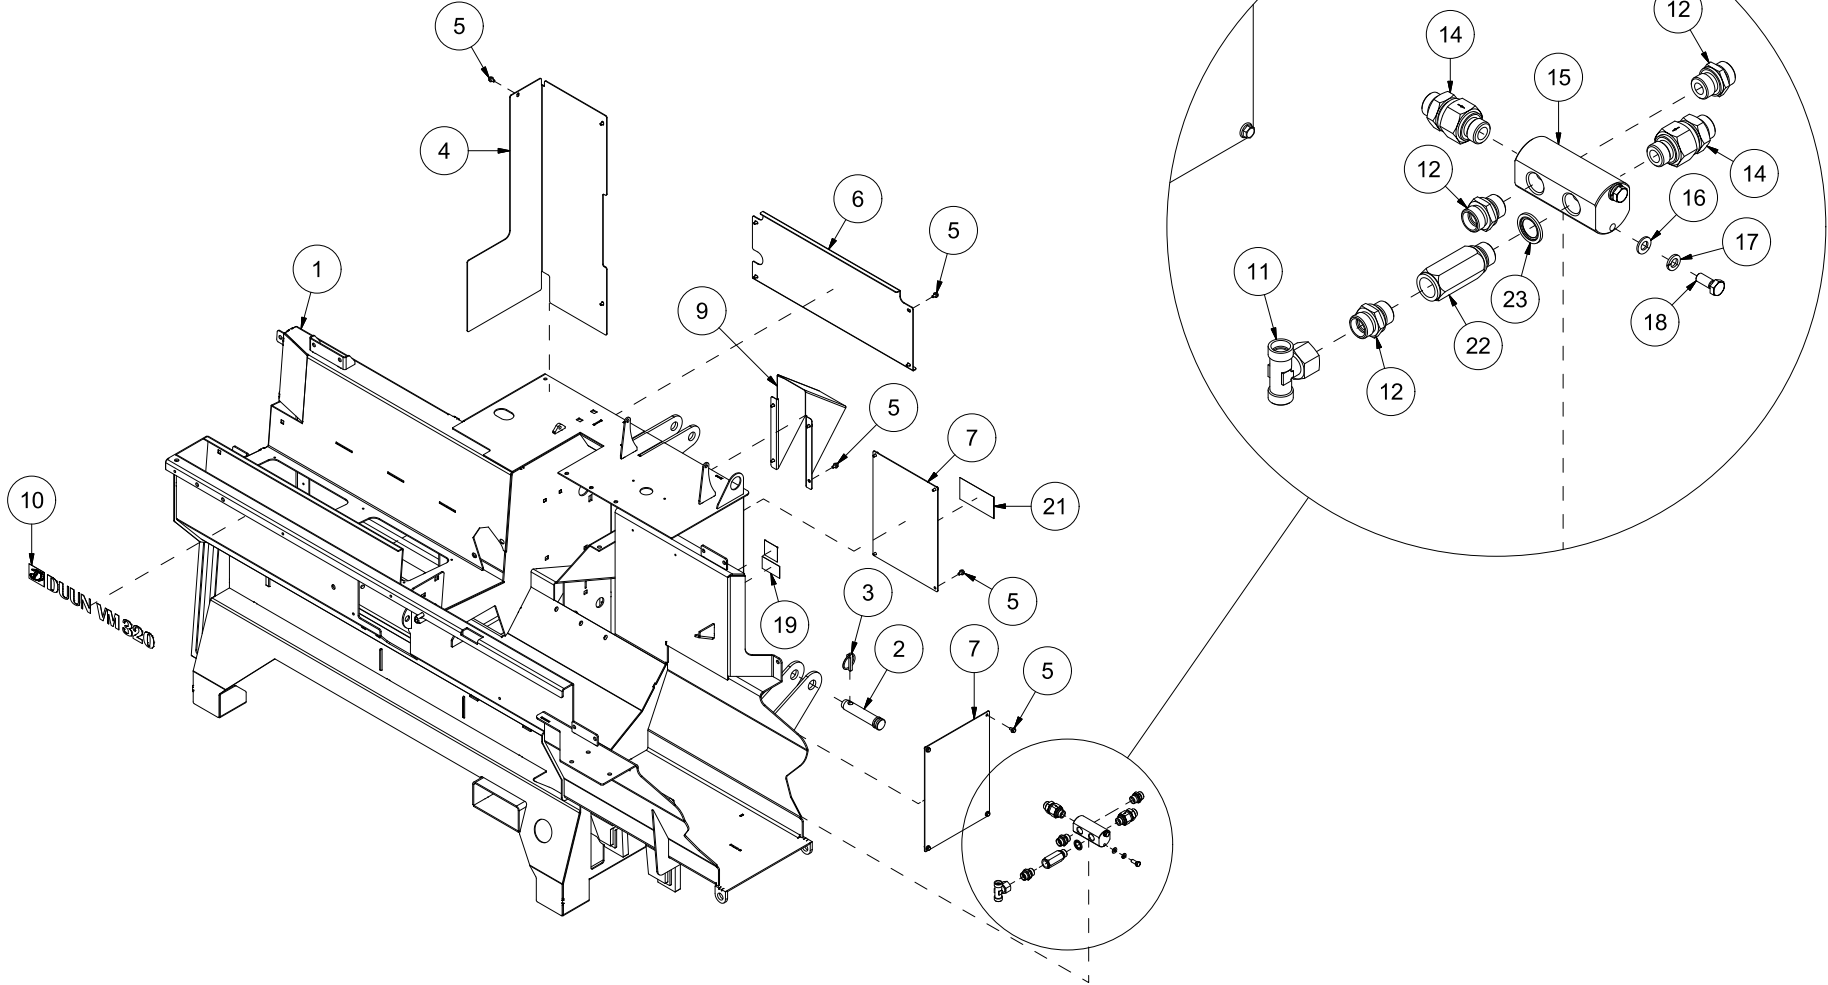

VM320 Spare parts catalogue

Serial number: from 150035 |

Content	2
41328001 Chassis.....	4
41328002 Log stop.....	6
41328003 Saw (page 1).....	8
41328003 Saw (page 2).....	10
41328003 Saw (page 3).....	12
41328004 Feed table	14
41328005 Splitting ram.....	16
41328006 Conveyor (page 1).....	18
41328006 Conveyor (page 2).....	20
41328006 Conveyor (page 3).....	22
41328007 Hydraulic tank	24
41328008 Log holder	26
41328009 Cover	28
41328010 Knife and splitting knife adjustment.....	30
41328011 Cane stand outlet.....	32
41328012 Gearbox and pump	34
41328013 Hydraulic hoses (page 1).....	36
41328013 Hydraulic hoses (page 2).....	38
41328013 Hydraulic hoses (page 3).....	40

Pos	Qty	Article no	Designation
1	1	14132001	Chassis VM320
2	2	2551730	Drawbar bolt cat. 2 Ø28x95
3	2	2556142	Locking pin Ø10x40
4	1	14132070	Cover
5	19	2451196	Hexagon screw with flange M6x10 ElZn 8.8 DIN 6921
6	1	14132071	Cover
7	2	14132085	Cover
9	1	14131121	Funnel
10	1	2935145	Sticker VM320
11	1	2957775	T-hexagon nipple EVTK 15L
12	3	2957768	Hexagon nipple GEK BSP 1/2" L15 ED
14	2	2955295	Non return valve 0,5 Bar
15	1	14132074	Manifold
16	2	2531047	Washer M8 ElZn DIN 125
17	2	2534047	Spring washer M8 ElZn DIN 127
18	2	2422244	Hexagon screw M8x20 ElZn 8.8 DIN 933
19	1	2935063	Sticker 68x40 CE
21	1	2935131	Sticker 132x72 400 approx.
22	1	14132128	Non return valve
23	1	2957861	Hydraulic packing 1/2"