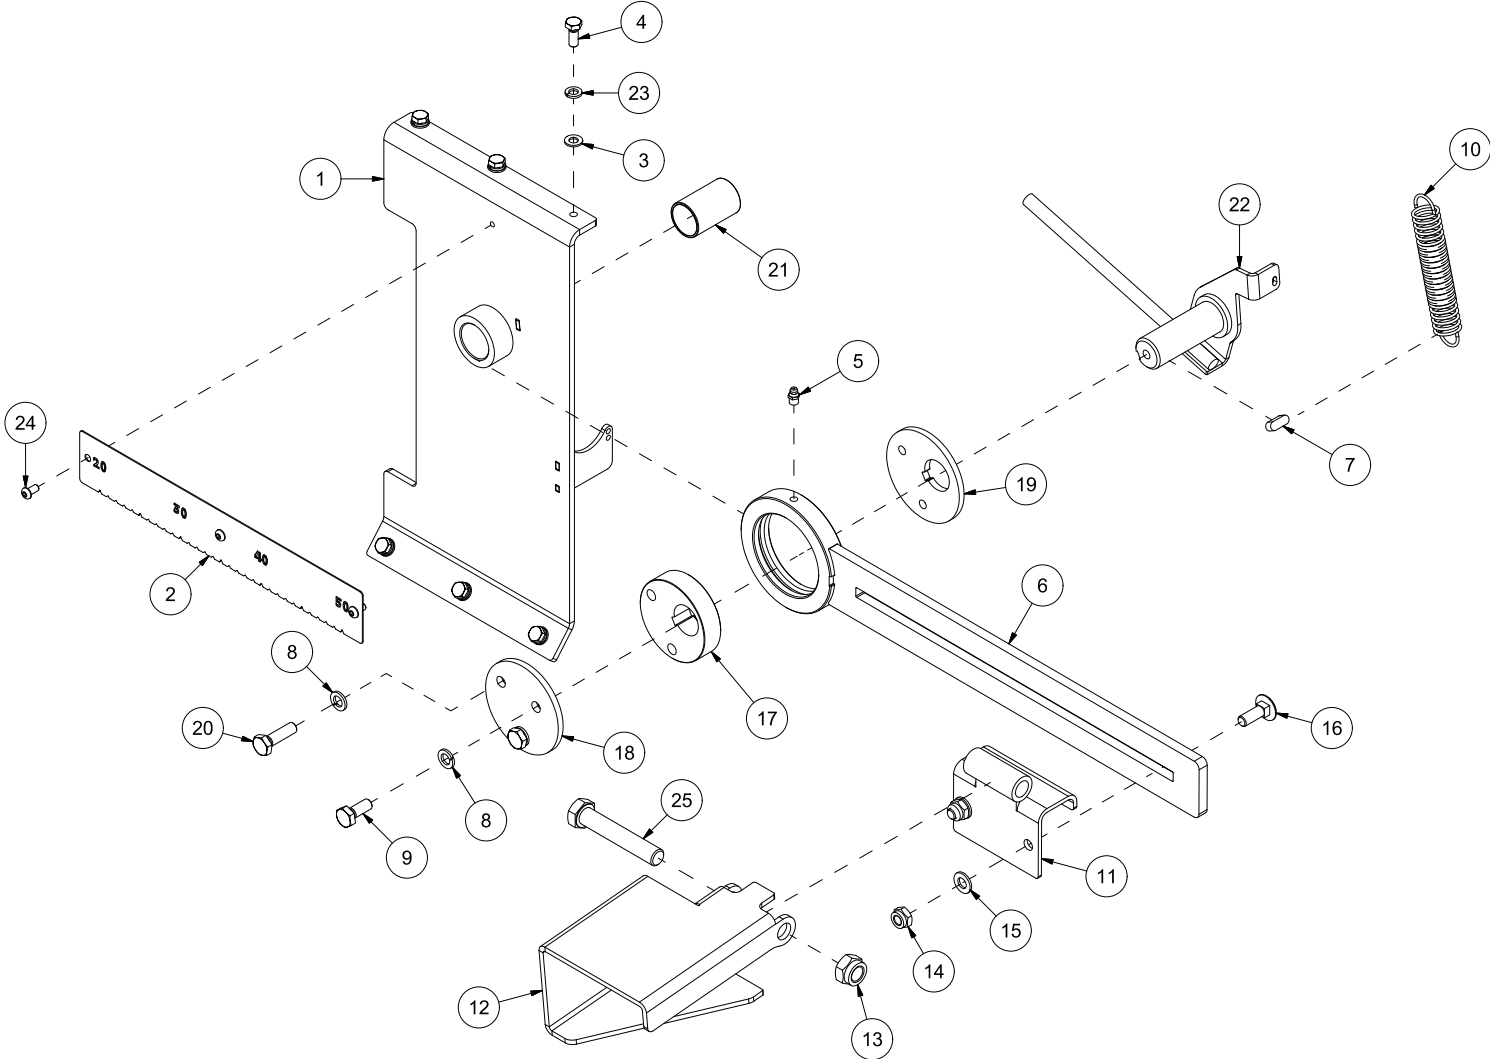

VM320 Spare parts catalogue

Serial number: from 150035 |

Content	2
41328001 Chassis.....	4
41328002 Log stop.....	6
41328003 Saw (page 1).....	8
41328003 Saw (page 2).....	10
41328003 Saw (page 3).....	12
41328004 Feed table	14
41328005 Splitting ram.....	16
41328006 Conveyor (page 1).....	18
41328006 Conveyor (page 2).....	20
41328006 Conveyor (page 3).....	22
41328007 Hydraulic tank	24
41328008 Log holder	26
41328009 Cover	28
41328010 Knife and splitting knife adjustment.....	30
41328011 Cane stand outlet.....	32
41328012 Gearbox and pump	34
41328013 Hydraulic hoses (page 1).....	36
41328013 Hydraulic hoses (page 2).....	38
41328013 Hydraulic hoses (page 3).....	40

Pos	Qty	Article no	Designation
1	1	14132001	Chassis VM320
2	2	2551730	Drawbar bolt cat. 2 Ø28x95
3	2	2556142	Locking pin Ø10x40
4	1	14132070	Cover
5	19	2451196	Hexagon screw with flange M6x10 ElZn 8.8 DIN 6921
6	1	14132071	Cover
7	2	14132085	Cover
9	1	14131121	Funnel
10	1	2935145	Sticker VM320
11	1	2957775	T-hexagon nipple EVTK 15L
12	3	2957768	Hexagon nipple GEK BSP 1/2" L15 ED
14	2	2955295	Non return valve 0,5 Bar
15	1	14132074	Manifold
16	2	2531047	Washer M8 ElZn DIN 125
17	2	2534047	Spring washer M8 ElZn DIN 127
18	2	2422244	Hexagon screw M8x20 ElZn 8.8 DIN 933
19	1	2935063	Sticker 68x40 CE
21	1	2935131	Sticker 132x72 400 approx.
22	1	14132128	Non return valve
23	1	2957861	Hydraulic packing 1/2"