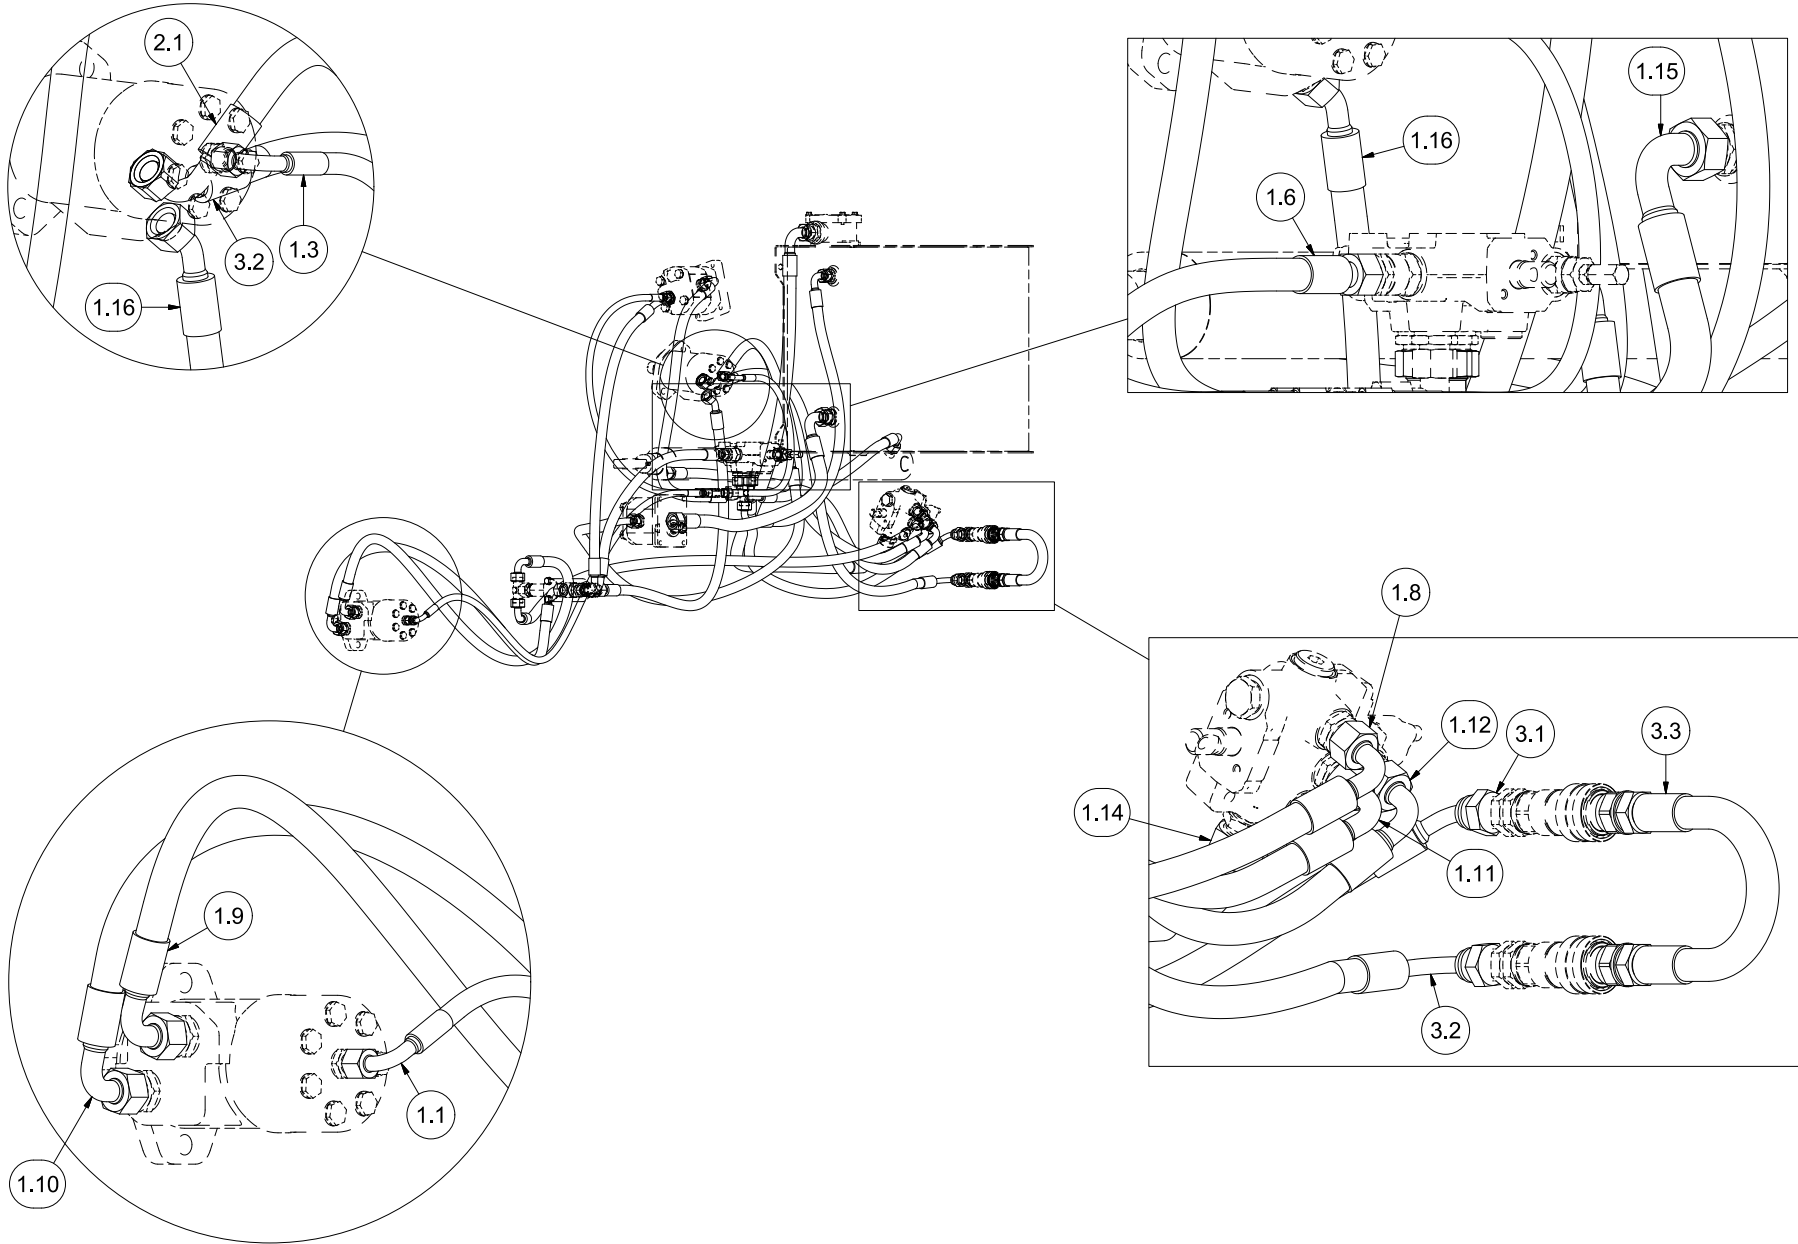

L

Pos	Qty	Article no	Designation
1	1		Basic package
1.1	1	2958401	Hydraulic hose 1/4" L1500
1.2	1	2958400	Hydraulic hose 1/4" L800
1.3	1	2958402	Hydraulic hose 1/4" L650
1.4	1	2958503	Hydraulic hose 1/2" L930
1.5	1	2958516	Hydraulic hose 1/2" L660
1.6	1	2958506	Hydraulic hose 1/2" L640
1.7	1	2958507	Hydraulic hose 1/2" L1210
1.8	1	2958511	Hydraulic hose 1/2" L1320
1.9	1	2958510	Hydraulic hose 1/2" L1480
1.10	1	2958509	Hydraulic hose 1/2" L1000
1.11	1	2958512	Hydraulic hose 1/2" L650
1.12	1	2958513	Hydraulic hose 1/2" L730
1.13	1	2958504	Hydraulic hose 1/2" L1000
1.14	1	2958177	Hydraulic hose 3/4" L1420
1.15	1	2958178	Hydraulic hose 3/4" L600
1.16	1	2958508	Hydraulic hose 1/2" L970
2	1		Without outlet cane stand
2.1	1	2958505	Hydraulic hose 1/2" L660
3	1		With outlet cane stand
3.1	1	2958514	Hydraulic hose 1/2" L980
3.2	1	2958515	Hydraulic hose 1/2" L1070
3.3	1	2958183	Hydraulic hose 1/2" L300