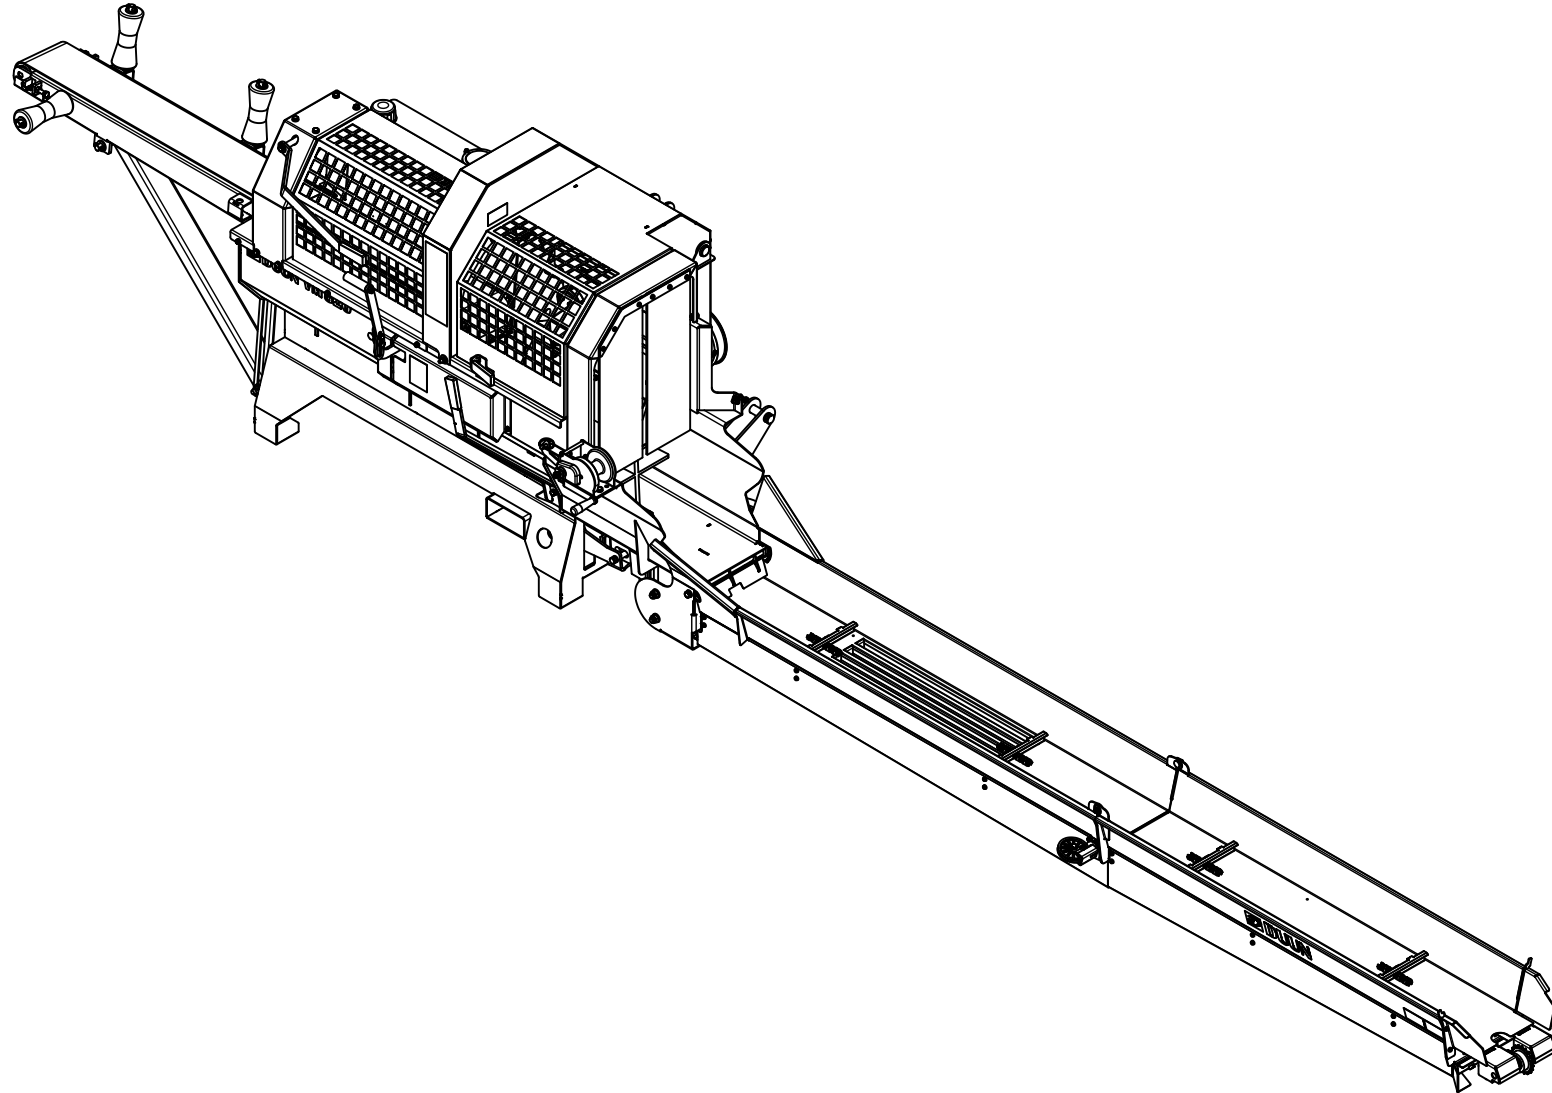

VM320 Spare parts catalogue

Serial number: from 150035 |

Content	2
41328001 Chassis.....	4
41328002 Log stop.....	6
41328003 Saw (page 1).....	8
41328003 Saw (page 2).....	10
41328003 Saw (page 3).....	12
41328004 Feed table	14
41328005 Splitting ram.....	16
41328006 Conveyor (page 1).....	18
41328006 Conveyor (page 2).....	20
41328006 Conveyor (page 3).....	22
41328007 Hydraulic tank	24
41328008 Log holder	26
41328009 Cover	28
41328010 Knife and splitting knife adjustment.....	30
41328011 Cane stand outlet.....	32
41328012 Gearbox and pump	34
41328013 Hydraulic hoses (page 1).....	36
41328013 Hydraulic hoses (page 2).....	38
41328013 Hydraulic hoses (page 3).....	40